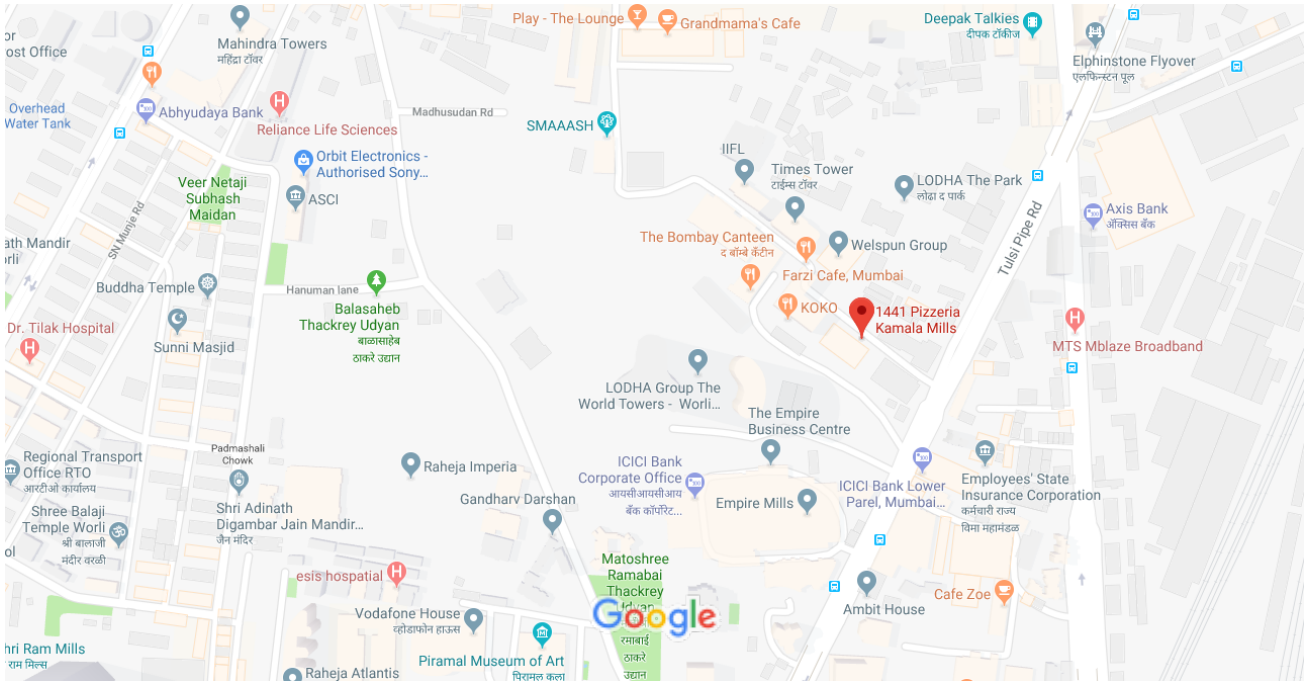

Google Maps 1441 Pizzeria Kamala Mills

Map data ©2018 Google 100 m

1441 Pizzeria Kamala Mills

1441 पिज्जेरिया कमला मिल्स

4.4 ★★★★★ · 117 reviews

Pizza Restaurant

Casual · Good for kids · Groups

Trade World B, Kamala Mills Compound, Senapati Bapat Road, Lower Parel, Mumbai, Maharashtra 400013